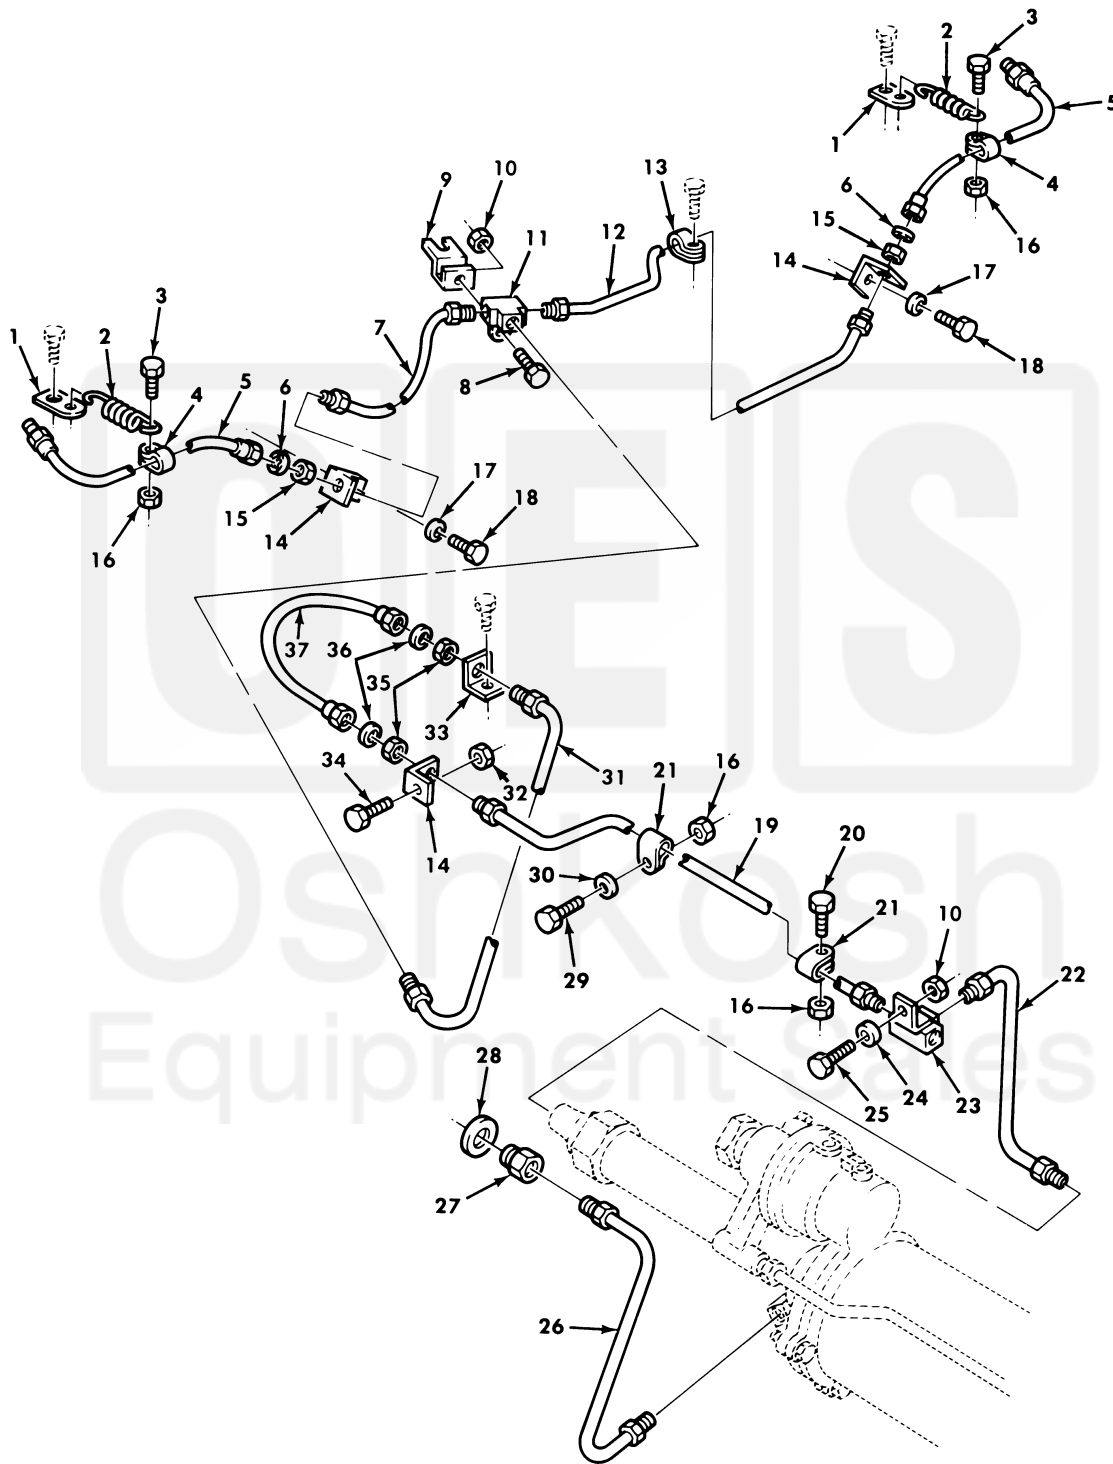

UNIT, DIRECT SUPPORT, AND GENERAL SUPPORT MAINTENANCE
REPAIR PARTS AND SPECIAL TOOLS LIST
TRUCK, 5-TON, 6X6, M809 SERIES TRUCKS (DIESEL)

Figure 169. Front Axle Service Brake Hydraulic Lines and Mounting Hardware.